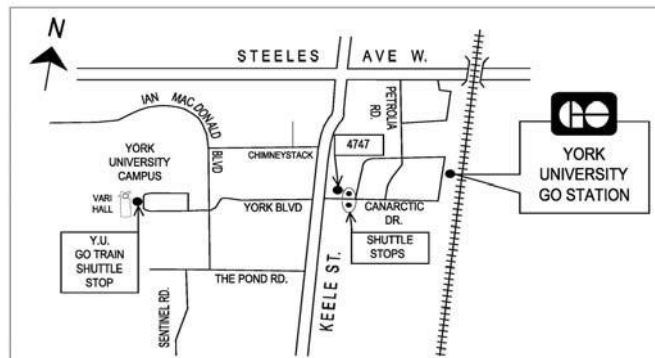

York community members wanting to access 4747 Keele Street will be picked up and dropped off by the shuttle bus at the TTC bus stops located on the north and south sides of Canartic Blvd (at Keele St),.

MORNING SOUTHBOUND TRAINS					
	SHUTTLE DEPARTS VARI HALL	ARRIVES AT 4747 KEELE	GO TRAIN ARRIVAL	ARRIVES AT 4747 KEELE	ARRIVES AT VARI HALL
1	6:25 AM	6:28 AM	6:41 AM	6:45 AM	6:50 AM
2	6:55 AM	6:58 AM	7:11 AM	7:15 AM	7:20 AM
3	*	*	7:25 AM	*	*
4	7:25 AM	7:28 AM	7:41 AM	7:45 AM	7:50 AM
5	*	*	7:55 AM	*	*
6	7:55 AM	7:58 AM	8:11 AM	8:15 AM	8:20 AM
7	8:25 AM	8:28 AM	8:41 AM	8:45 AM	8:50 AM

AFTERNOON/EVENING NORTHBOUND TRAINS					
	SHUTTLE DEPARTS VARI HALL	ARRIVES AT 4747 KEELE	GO TRAIN ARRIVAL	RETURN STOP @ 4747 KEELE	RETURN TO VARI HALL
	3:45 PM	3:48 PM	4:00 PM	3:58 PM	4:00 PM
	4:15 PM	4:18 PM	4:30 PM	4:25 PM	4:30 PM
	4:45 PM	4:48 PM	5:00 PM	4:55 PM	4:58 PM
	5:10 PM	5:13 PM	5:25 PM	5:25 PM	5:30 PM
	5:40 PM	5:43 PM	5:55 PM	5:50 PM	5:55 PM
	6:10 PM	6:13 PM	6:25 PM	6:30 PM	6:33 PM
	6:50 PM	6:53 PM	7:05 PM	7:10 PM	7:13 PM

*** Due to time constraints the Shuttle does not wait for passengers disembarking the first 5 PM GO Trains – passengers will be accommodated on the following Shuttle return trip

- *Passengers getting off the morning train at 7:23 a.m. and 7:55 a.m. will be serviced by the shuttle for the next train
- *The shuttle bus is on a very tight schedule, please be at the shuttle stops a few minutes prior to the arrival or departure time.

A complimentary service provided by: Transportation Services, CSBO

For further information, please call 416-736-2100 ext. 22546

www.yorku.ca/transportation